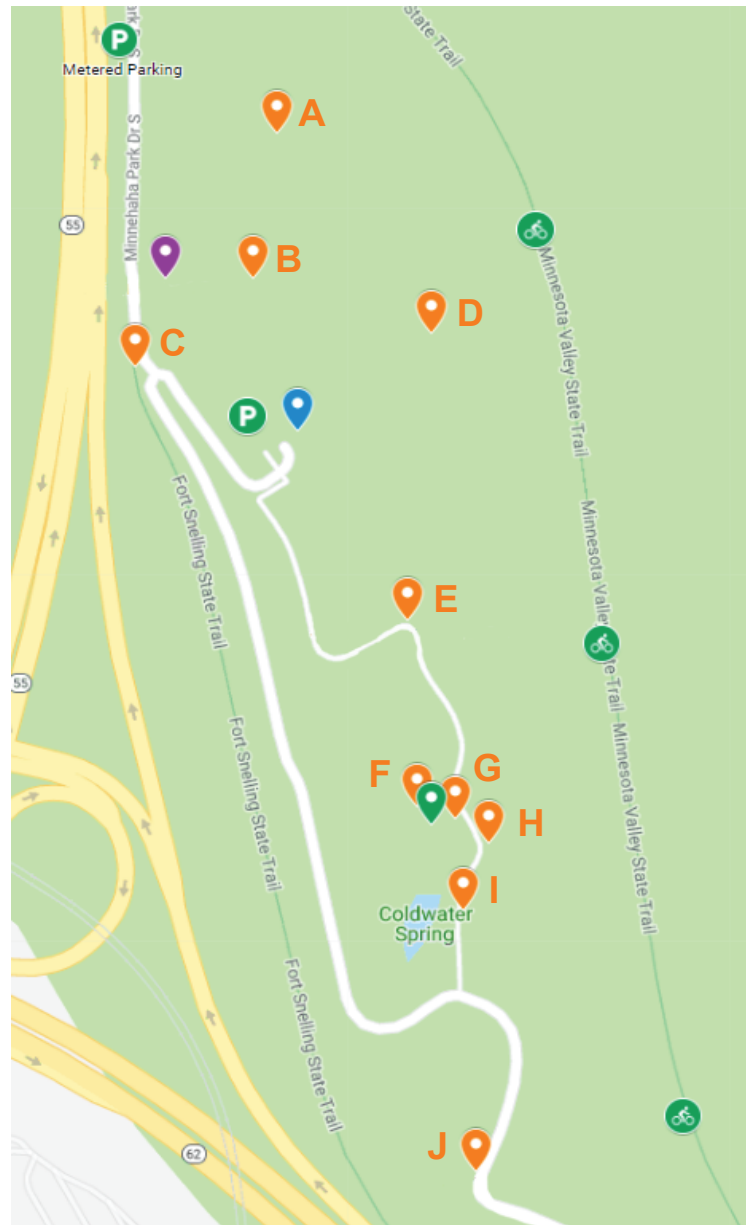

SATURDAY, AUGUST 10, 2019

Plein Air SmackDown IX

Coldwater Spring National Park

Artist Locations

Area A

1. Robert Dorlac
2. Richard Abraham

Area B

1. Fred Anderson
2. Susan Horn
3. Tom Maakestad

Area C

1. Aaron Jacobs

Area D

1. Carl Bretzke
2. Jason Sacran
3. Mary Nagel Klein

Area E

1. Joshua Cunningham
2. Scott Lloyd Anderson
3. Jill Michell

Area F

1. Bob Upton
2. Greg Lecker
3. James Conaway

The Spring

Coffee and donuts

Parking

An interactive map
is available at:

<https://bit.ly/2KndfcJ>

10am - 12pm: NPS Rangers and Staff will greet visitors at Coldwater Spring with coffee, donuts, and maps to the artists' locations.

10am - 3:30pm: Visit and observe artists painting at various locations in the park.

4 - 6pm: All artists and observers are invited to return to the gallery for a party and sale. Groveland Gallery is located at **25 Groveland Terrace, Minneapolis MN.** 612.377.7800